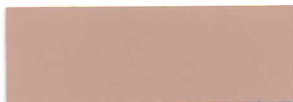

POLYMER COATINGS COLOR CHART

Standard Colors

Tile Red

Beige

Med. Gray

Lt. Gray

Off White

White

Additional Colors Available

Dk. Gray

Lt. Blue

Tan

Brown

Blue

Green

Coatings also available in Clear.